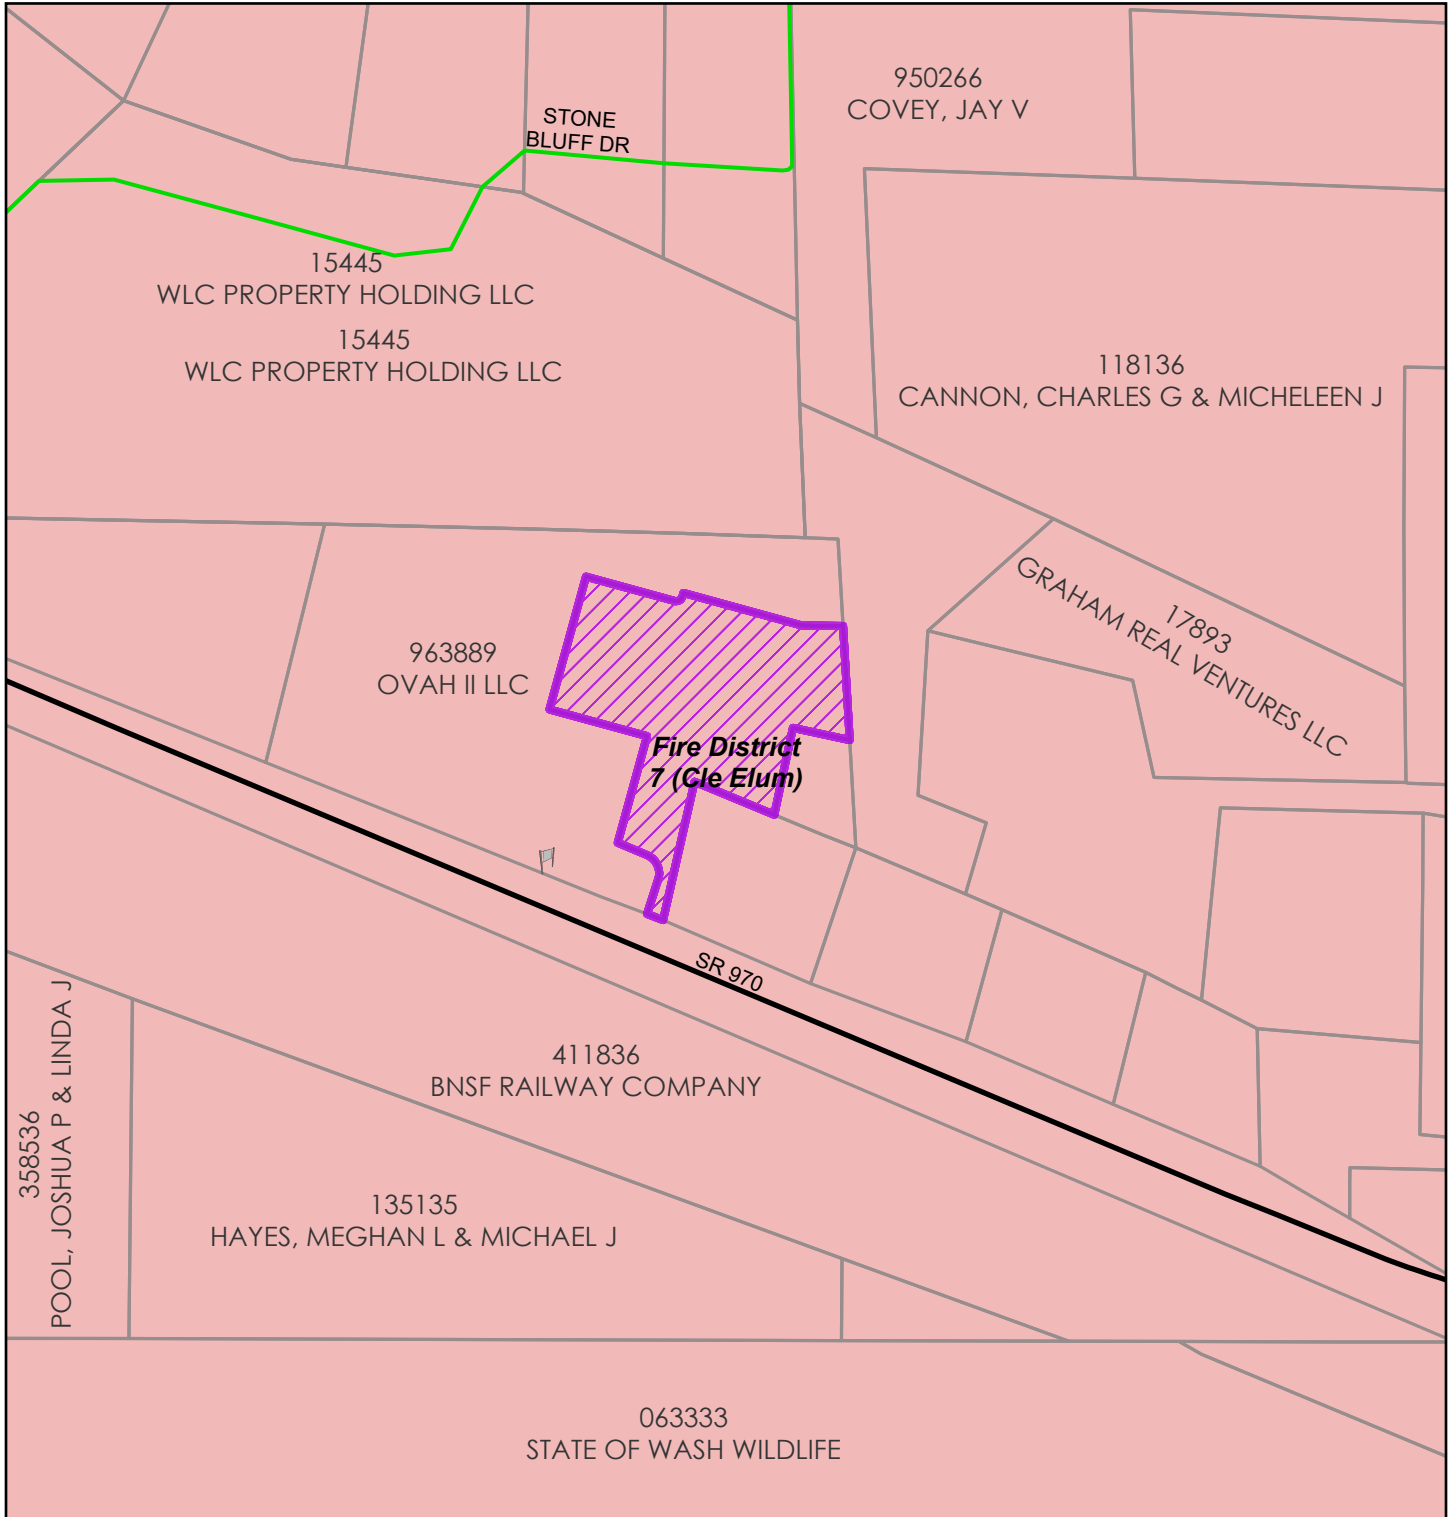

SI-26-00001 Monster Garage

Fire District

2026

0 160 320 Feet

0 55 110 Meters

Coordinate System: NAD 1983 StatePlane Washington South FIPS 4602 Feet